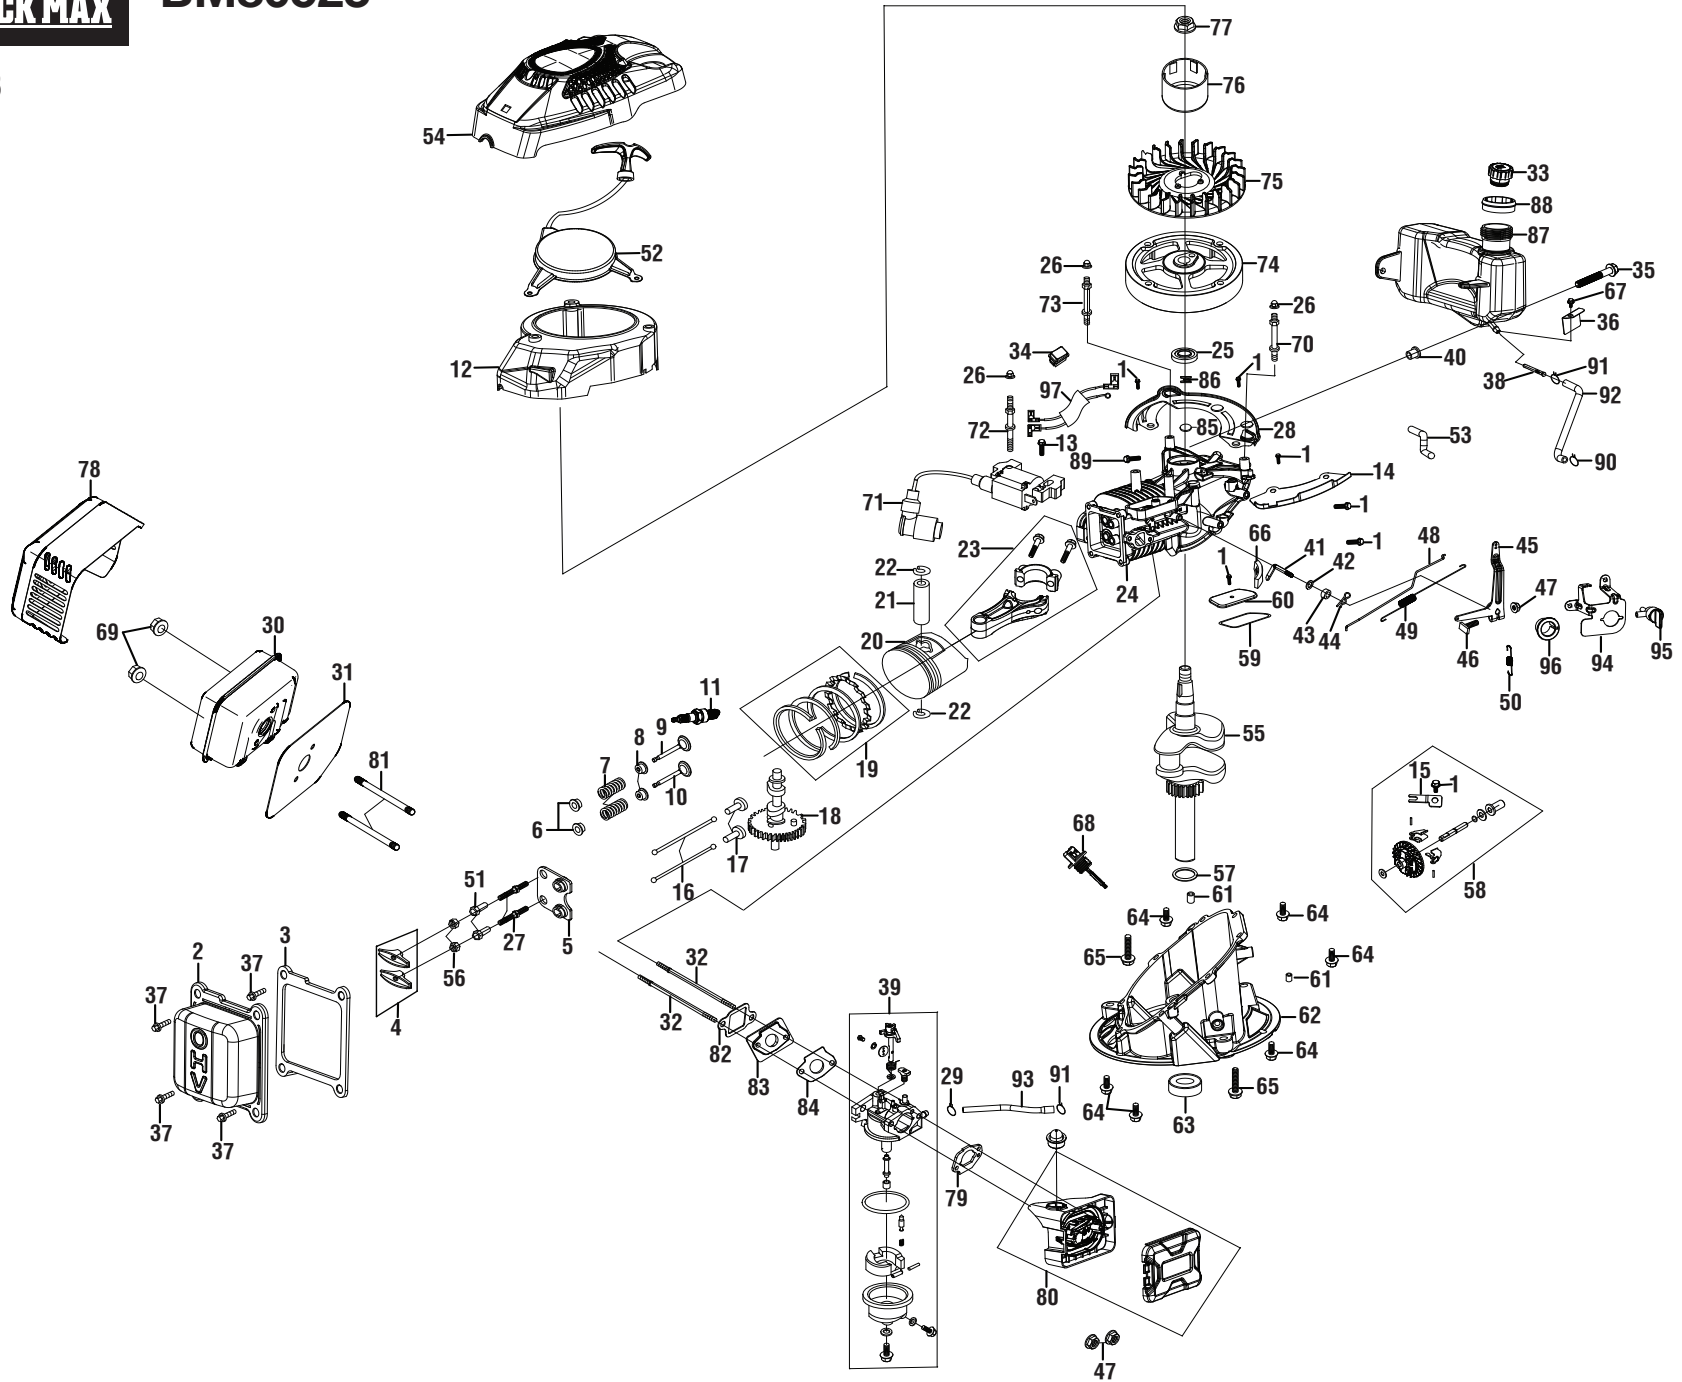

BM80523

BM80523

PARTS LIST – FIGURE B

KEY NO.	PART NO.	DESCRIPTION	QTY.
1	099981172001	Bolt (M6 x 12 mm)	7
2	099981172002	Cylinder Head Cover Comp	1
3	099981172003	Headcover Packing	1
4	099981172004	Rocker Arm	2
5	099981172005	Push Rod Guide Plate	1
6	099981172006	Seat, Valve Spring, In	2
7	099981172007	Valve Spring	2
8	099981172008	Intake Valve Returner	2
9	099981172009	Intake Valve,	1
10	099981172010	Valve Exhaust	1
11	099981172011	Spark Plug	1
12	099981172012	Start Small Cap	1
13	099981172013	Bolt (M6 x 25 mm)	1
14	099981172014	Wind Shield	1
15	099981172015	Governor Plate	1
16	099981172016	Push Rod,	2
17	099981172017	Valve Lifter	2
18	099981172018	Camshaft Assembly	1
19	099981172019	Piston Scraper Ring Set	1
20	099981172020	Piston	1
21	099981172021	Piston Pin	1
22	099981172022	Piston Clip	2
23	099981172023	Connecting Rod Assembly	1
24	099981172024	Cylinder	1
25	099981172025	Oil Seal	1
26	099981172026	Flange Nut	3
27	099981172027	Adjuster Rocker Arm	2
28	099981172028	Shroud	1
29	099981172029	Fuel Pipe Clamp	1
30	099981172030	Muffler Assembly	1
31	099981172031	Exhaust Gasket	1

KEY NO.	PART NO.	DESCRIPTION	QTY.
32	099981172032	Stud Bolt	2
33	099981172033	Fuel Tank Cap	1
34	099981172034	Switch Assembly	1
35	099981172035	Bolt (M6 x 38 mm)	1
36	099981172098	Wind Deflector	1
37	099981172037	Bolt (M6 x 16 mm)	4
38	099981172038	Filter	1
39	099981172039	Carburetor Assembly	1
40	099981172040	Fuel Tank Bushing	1
41	099981172041	Governor Arm Shaft	1
42	099981172042	Governor Arm Shaft Washer	1
43	099981172043	Governor Arm Shaft Seal	1
44	099981172044	Lock Pin	1
45	099981172045	Governor Arm	1
46	099981172046	Governor Arm Bolt	1
47	099981172047	Flange Hex Bolts	3
48	099981172048	Governor Rod	1
49	099981172049	Throttle Return Spring	1
50	099981172050	Governor Spring	1
51	099981172051	Nut	2
52	099981172099	Recoil Start Assembly	1
53	099981172053	Breather Tube	1
54	099981172100	Shroud Cover	1
55	099981172055	Crankshaft Assembly	1
56	099981172056	Nut	2
57	099981172057	Crankshaft Washer	1
58	099981172058	Governor Assembly	1
59	099981172059	Breather Chamber Gasket	1
60	099981172060	Breather Chamber Cap	1
61	099981172061	Casecover Dowel Pin	2
62	099981172101	Crankcase Cover Assembly	1